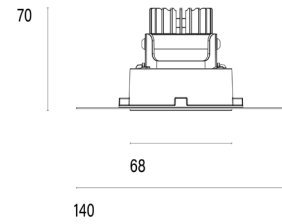

101 06 002100.011

Model

Name	Mono 060 Trimless Type 1 Recessed Downlighter
Finish	Structured White
Area	Indoor

System

Power (Luminaire)	6.8W
Power (System)	8W
Voltage	240V-AC
Optics	Rotationally Symmetrical Direct 25°
Colour Temperature	2700°K
Luminous Flux	576lm
TM30	Rf95 Rg103
CRI	Ra98
Lumen Maintenance	L90 B10 50000hrs
Chromacity	<3 McAdam Step Ellipse
Articulation	Fixed
Cut-Out	Round 85mm x 100mm Depth
Ingress Protection	IP44
Control Device	Remote Fixed Output (Included)
Class	III